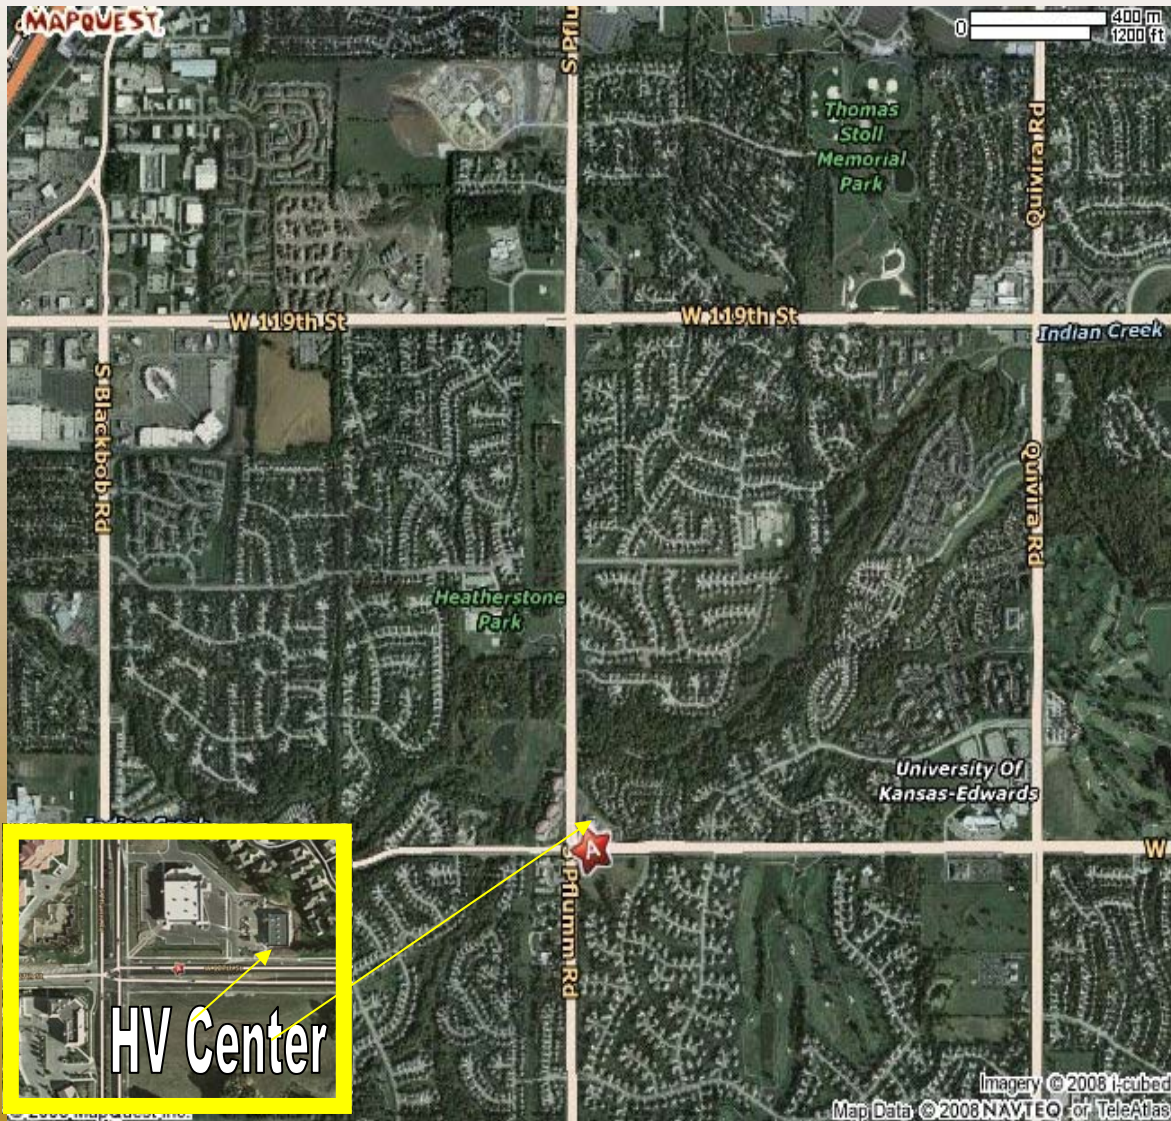

Highland Village Shopping Center

13440 W. 127th Street Overland Park, Kansas

6389 Square Foot Retail Center

Highland Village Shopping Center

LS COMMERCIAL REAL ESTATE

BROKERAGE | DEVELOPMENT | MANAGEMENT

CONTACTS John Smith | Chuck Cuda